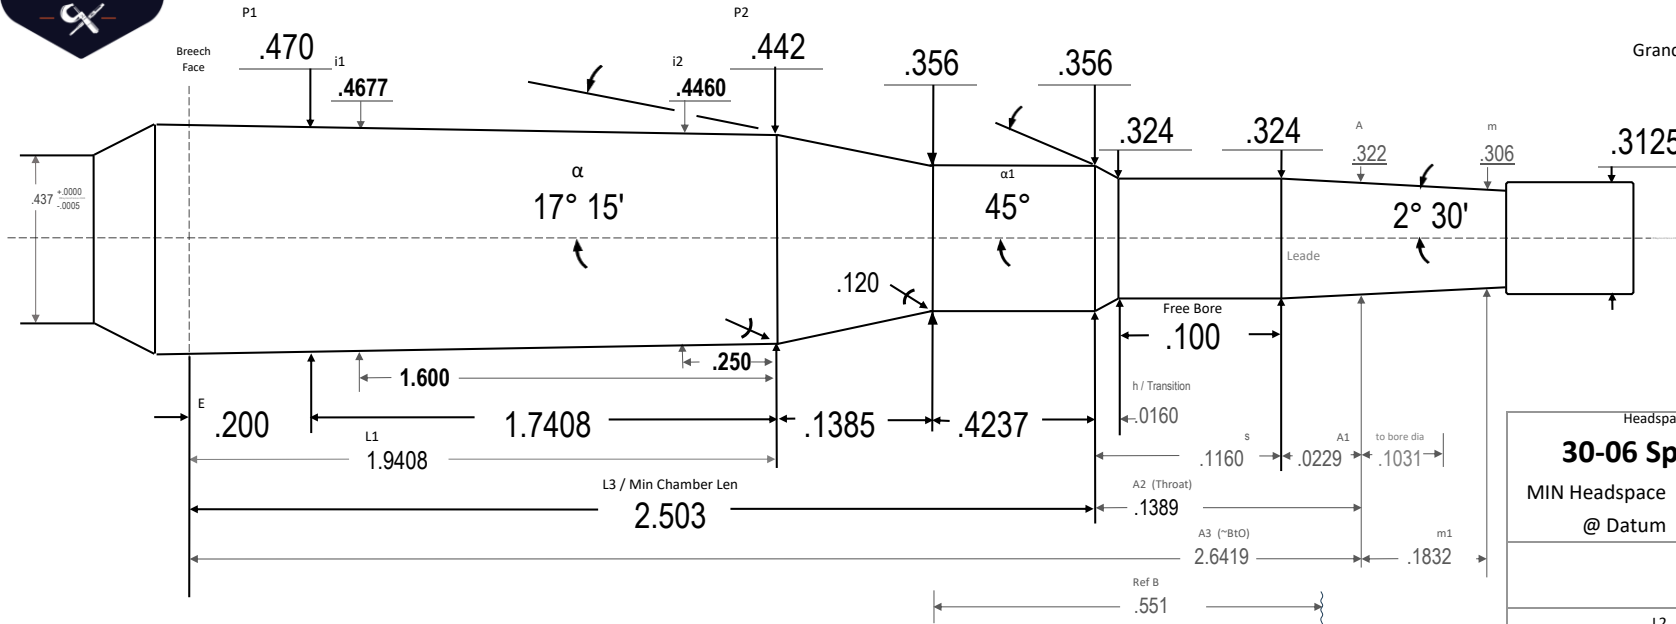

Standard Inventory Item
8mm-06 Manson

E6803A

5/30/1999

Manson Reamers

Contact us at:
 support@mansonreamers.com
 (810) 953-0732

8200 Embury Rd
 Suite 1
 Grand Blanc, MI 48439

8mm-06 Manson

D Manson design

Headspace Gage:	
30-06 Springfield	
MIN Headspace	2.0487
@ Datum	.3750
L2	2.0792 95
Len- Breech to Bore dia	2.7449 71
Body TPI	.0160 84
Breech Face Dia	.4732 17
~Chamber Vol in ³	.3367 07
Drawn:	Ray Gross
SD	2024.08.04
Template PTL	V10.6 24.08.01
Dia Tolerance	+.001/- .000
Length Tolerance	+.005/- .000
Angle Tolerance	+/- 15'
Use Reamer Blank	0
Print is not to scale	

8mm-06 Manson

8mm-06 Manson