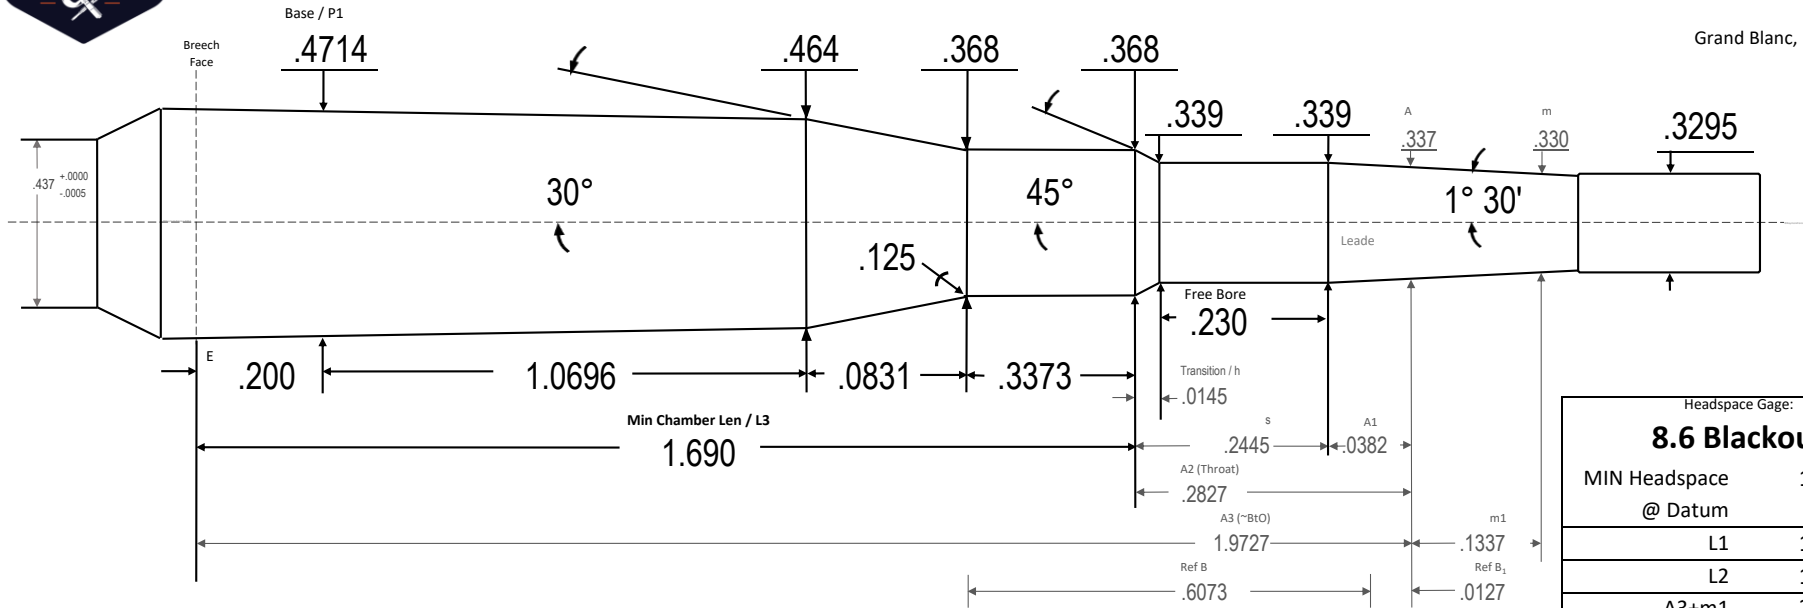

Inventory Item
8.6 Blackout

9A1E5C

1/30/2022

Manson Reamers

Contact us at:
support@mansonreamers.com
(810) 953-0732

8200 Embury Rd
Suite 1
Grand Blanc, MI 48439

8.6 Blackout

Pre Hornady version

Headspace Gage:	
8.6 Blackout	
MIN Headspace	1.3467
@ Datum	.375
L1	1.2696
L2	1.3527
A3+m1	2.1064
Body TPI	.0069183
Breech Face Dia	.4728
~Chamber Vol in³	.2301
Drawn:	Ray Gross
(v23.3) Print Hash	9A1E5C
Template PTL	V8.5 2023.06.19
Dia Tolerance	+.001/- .000
Length Tolerance	+.005/- .000
Angle Tolerance	+/- 15'
Use Reamer Blank	0
Print is not to scale	

8.6 Blackout

8.6 Blackout