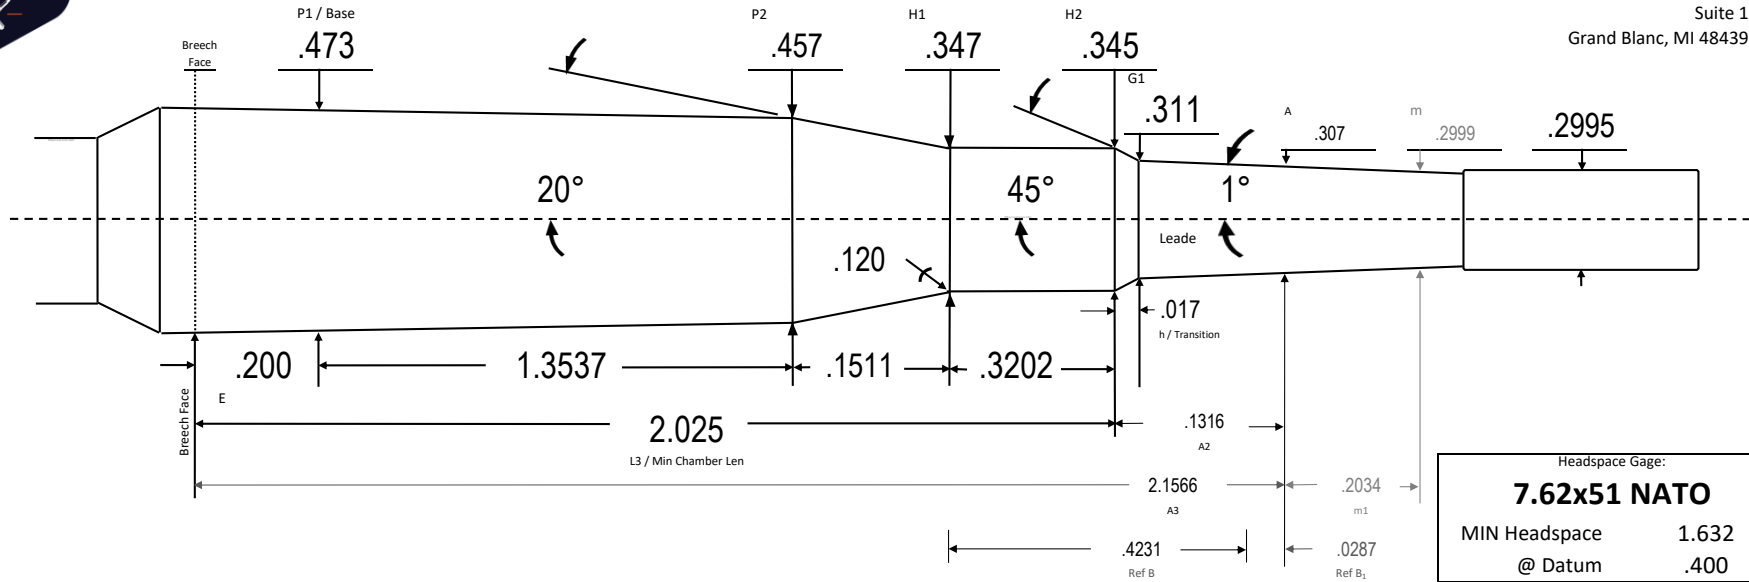

Inventory Item  
**7.62x51 NATO**

**205063**

**Standard**

**Manson Reamers**

Contact us at:  
support@mansonreamers.com  
(810) 953-0732

8200 Embury Rd  
Suite 1  
Grand Blanc, MI 48439

**7.62x51 NATO**

Headspace Gage:	
<b>7.62x51 NATO</b>	
MIN Headspace	1.632
@ Datum	.400
L1	1.5537
L2	1.7048
A3+m1	2.360
Body TPI	.011819
Breech Face Dia	.4754
~Chamber Vol in <sup>3</sup>	.2845
Drawn:	Ray Gross
Print Hash	205063
Use Reamer Blank	308 Win
Template TT	V9 2023.12.04
Dia Tolerance	+ .001/- .000
Length Tolerance	+ .005/- .000
Angle Tolerance	+/- 15'
Print is not to scale	

**7.62x51 NATO**

**7.62x51 NATO**