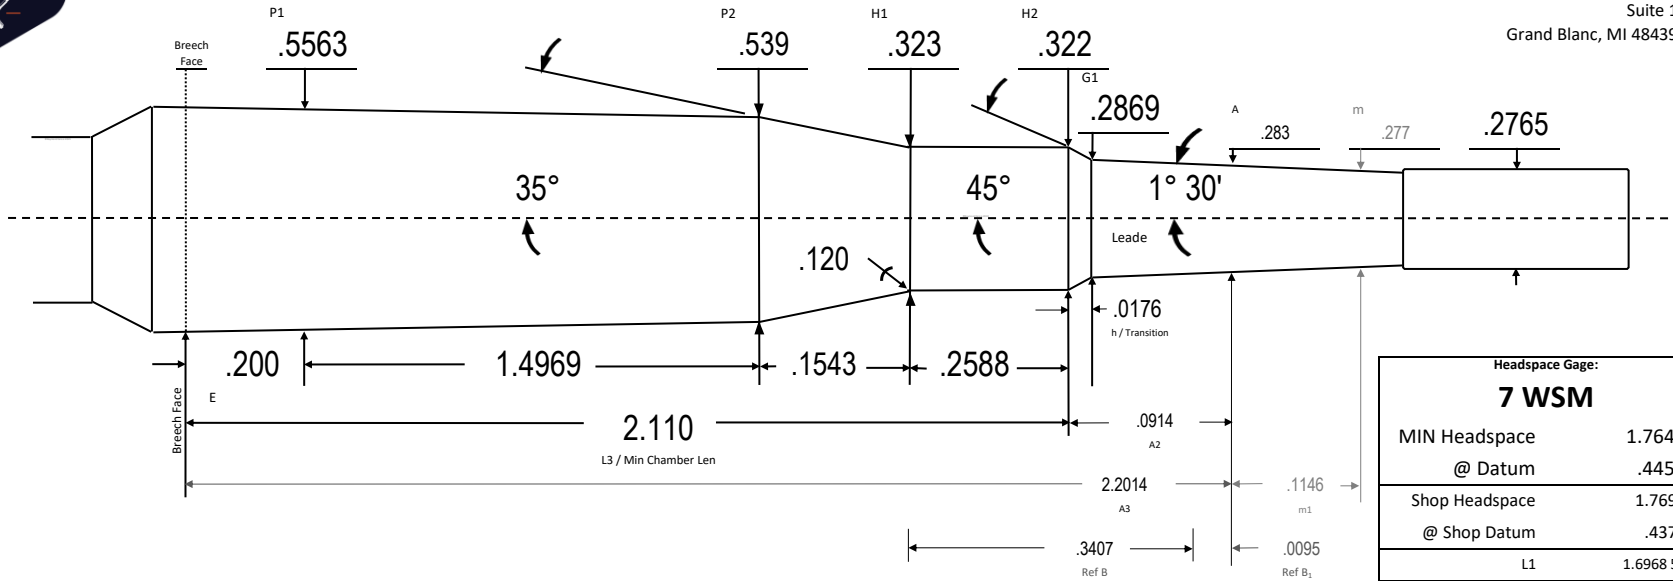

8200 Embury Rd
Suite 1
Grand Blanc, MI 48439

7 WSM

SAAMI 2024 - Translated 2024.06.06

Headspace Gage:	
7 WSM	
MIN Headspace	1.7640
@ Datum	.4450
Shop Headspace	1.7694
@ Shop Datum	.4375
L1	1.6968 57
L2	1.8511 17
A3+m1	2.3160 00
Body TPI	.0115 38
Breach Face Dia	.5586 08
~Chamber Vol in ³	.4244 41
Drawn:	Ray Gross
SD	2024.07.11
Template TT	V10.5 24.07.11
Dia Tolerance	+ .001/- .000
Length Tolerance	+ .005/- .000
Angle Tolerance	+/- 15'
Use Reamer Blank	0
Print is not to scale	