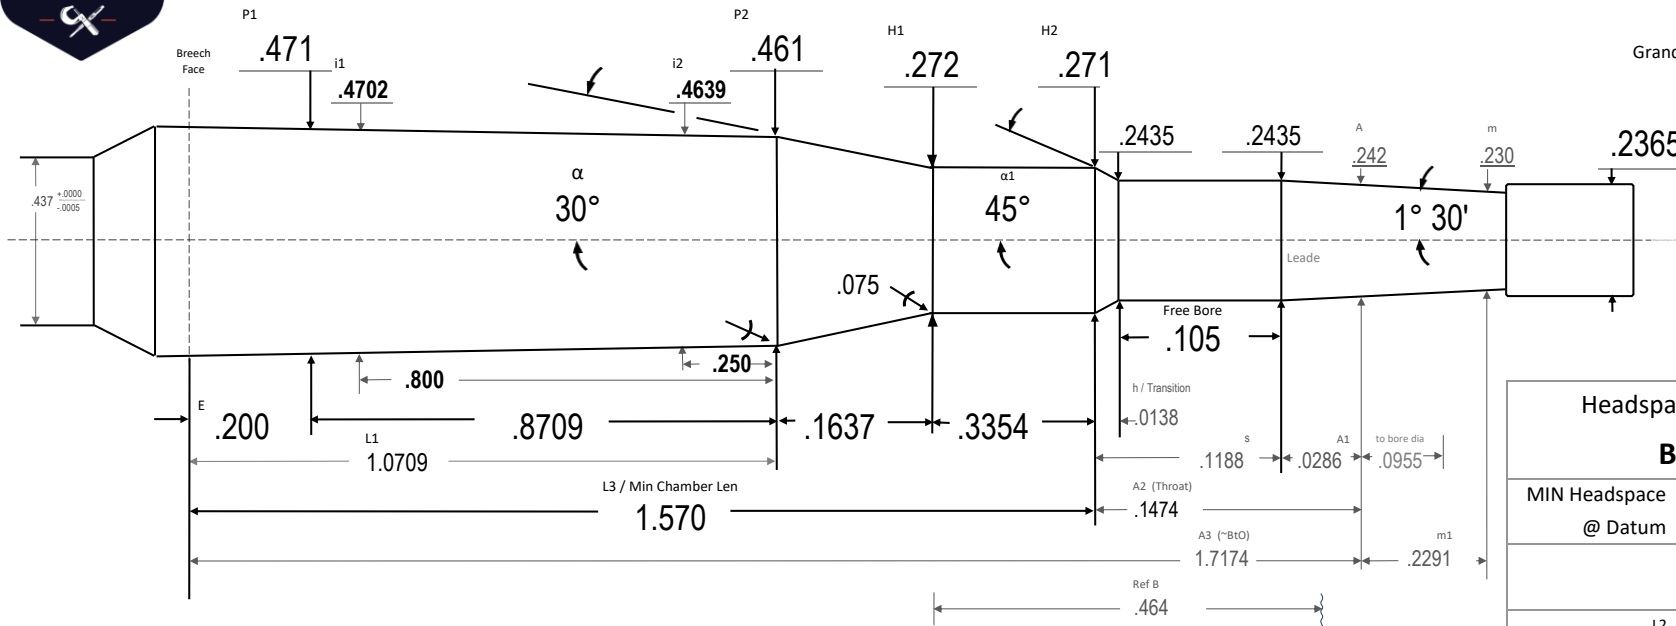

Standard Inventory Item
6 BR

35DB5B Manson

Manson Reamers

Contact us at:
support@mansonreamers.com
(810) 953-0732

6 BR

8200 Embury Rd
Suite 1
Grand Blanc, MI 48439

.272 is a tight, no turn or light partial skim turn neck for Lapua & Alpha brass. No turn for recent lots of Peterson (ca 2021-2024)

D Manson design, upgrade of delisted SAAMI std. This chamber is well suited to the Berger, Hornady, Nosler and Sierra competition bullets in the 100- 108 gr range and the 115 DTAC. Some hunting bullets may need to be seated below the neck/shoulder junction. Lighter bullets can perform well when seated farther out in the neck.

This is essentially the 6 BR Norma, except the throat is about .007 longer than the Norma (when comparing 'A2' lengths). Other differences are well inside manufacturing tolerances.

Headspace Gage:

BR	
MIN Headspace	1.1670
@ Datum	.3500
L2	1.2345 5
Len- Breech to Bore dia	1.8128 62
Body TPI	.0114 83
Breech Face Dia	.4732 97
~Chamber Vol in ³	.2012 06
Drawn:	Ray Gross
SD	2024.09.19
Template PTL	V10.6 24.08.01
Dia Tolerance	+.001 / -.000
Length Tolerance	+.005 / -.000
Angle Tolerance	+/- 15'
Use Reamer Blank	6 BR
Print is not to scale	