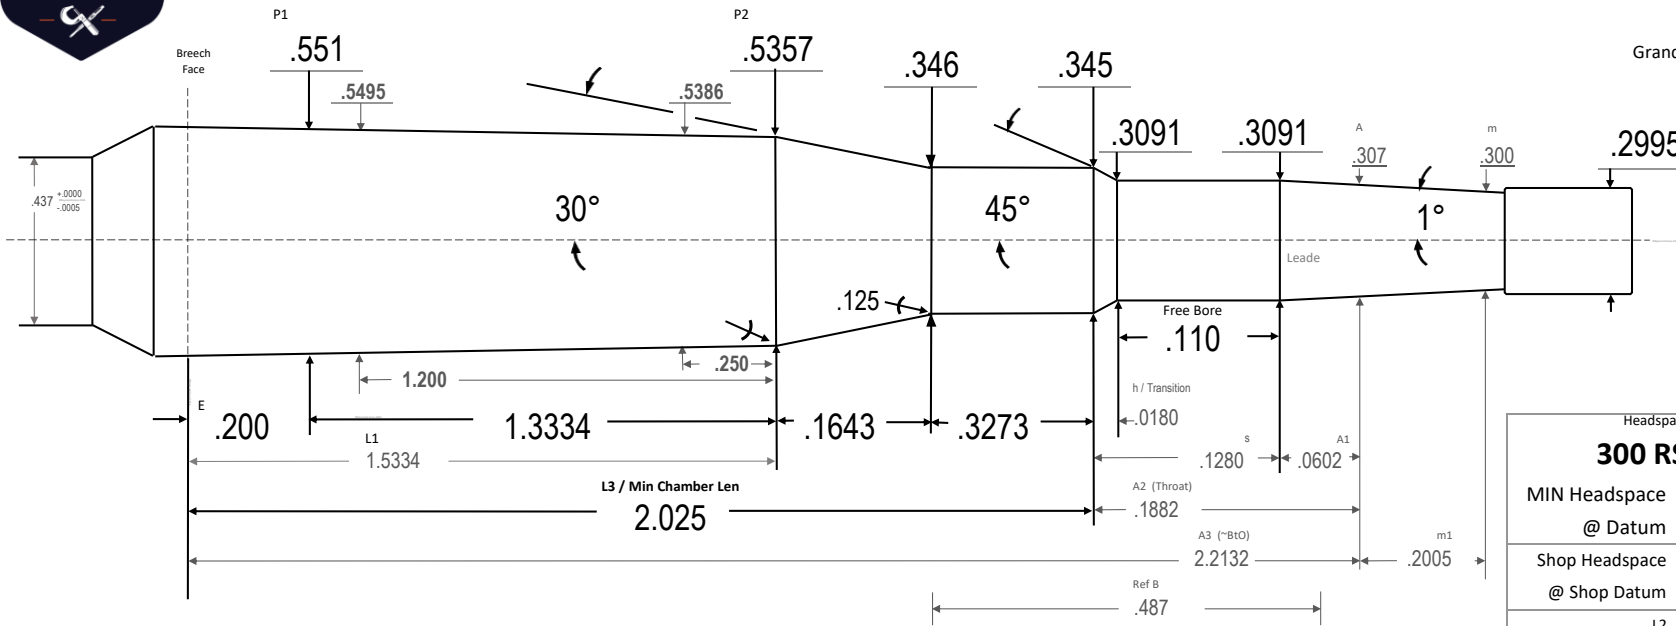

**300 RSAUM SAAMI**

SAAMI 2024 Verified 24.04.22rg

Headspace Gage:	
<b>300 RSAUM</b>	
MIN Headspace	1.5990
@ Datum	.4600
Shop Headspace	1.6185
@ Shop Datum	.4375
L2	1.6977 27
A3+m1	2.4137 15
Body TPI	.0114 4
Breech Face Dia	.5532 88
~Chamber Vol in <sup>3</sup>	.3825 82
Drawn:	Ray Gross
SD	2024.06.29
Template PTL	V10.4 24.06.08
Dia Tolerance	+.001/- .000
Length Tolerance	+.005/- .000
Angle Tolerance	+/- 15'
Use Reamer Blank	300 WSM
Print is not to scale	