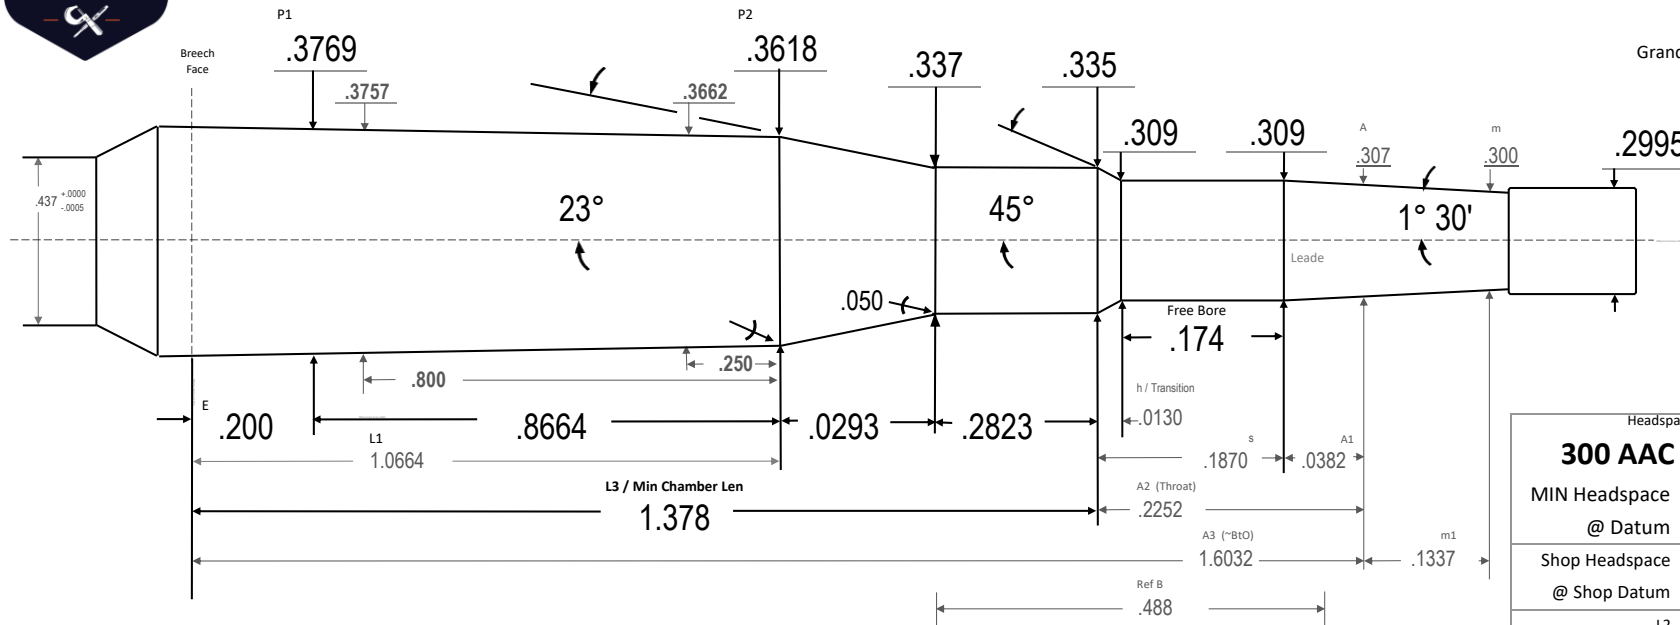

300 AAC Blackout

SAAMI 2024 - Translated 2024.06.29

Note: 221 Rem Fireball headspace gages are commonly used to set headspace for the 300 BLK

Headspace Gage:	
300 AAC Blackout	
MIN Headspace	1.0789
@ Datum	.3512
Shop Headspace	1.1039
@ Shop Datum	.3300
L2	1.0956 27
A3+m1	1.7368 6
Body TPI	.0173 75
Breech Face Dia	.3803 75
~Chamber Vol in ³	.1181 8
Drawn:	Ray Gross
SD	2024.06.29
Template PTL	V10.4 24.06.08
Dia Tolerance	+.001/- .000
Length Tolerance	+.005/- .000
Angle Tolerance	+/- 15'
Use Reamer Blank	300 BO
Print is not to scale	