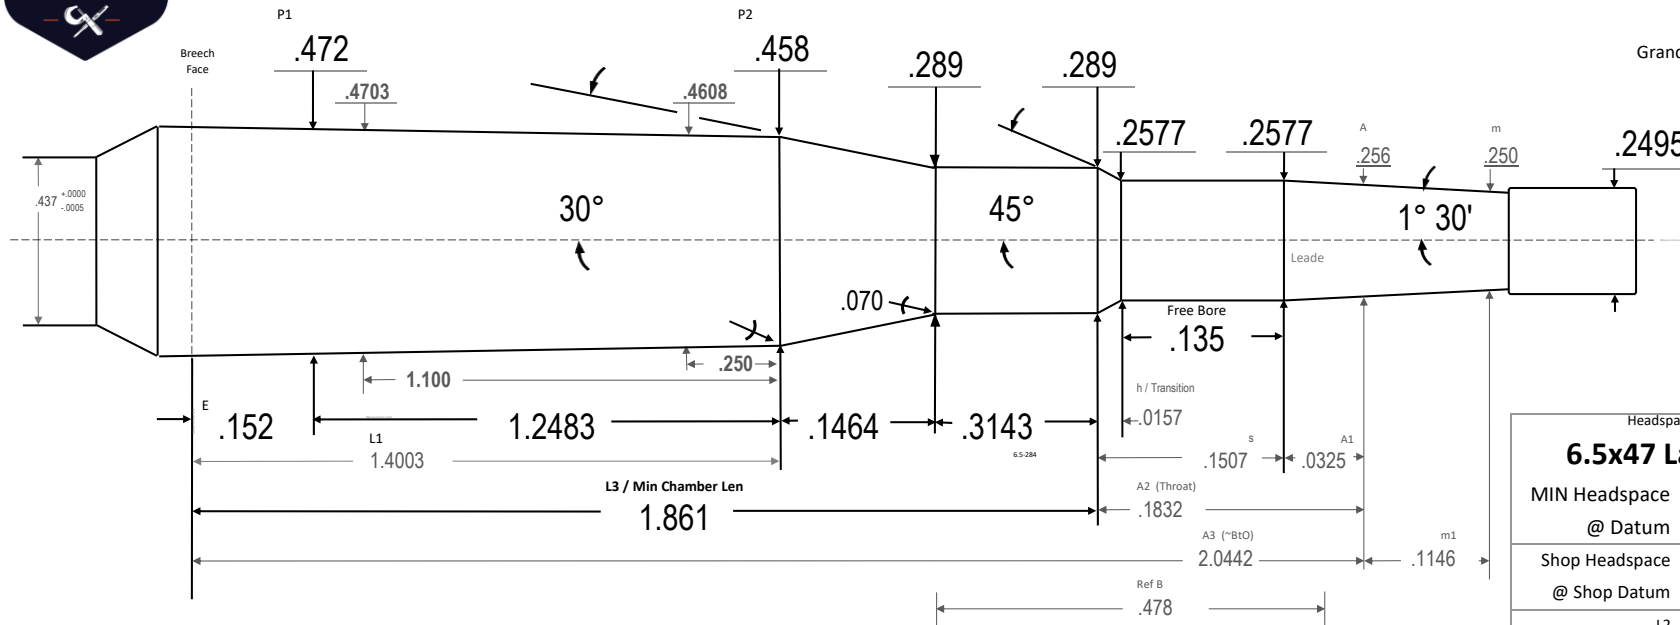

Standard Inventory Item
25x47 Lapua

696D85

4/23/2024

Manson Reamers

Contact us at:
support@mansonreamers.com
(810) 953-0732

8200 Embury Rd
Suite 1
Grand Blanc, MI 48439

25x47 Lapua

Throat to suit Berger 133 EH & 135 LRH and Hornady 134 ELDM. Lighter/shorter bullets may benefit from reduced throat length.

No turn neck

Headspace Gage:	
6.5x47 Lapua CIP	
MIN Headspace	1.4717
@ Datum	.3756
Shop Headspace	1.4505
@ Shop Datum	.4000
L2	1.5466 43
A3+m1	2.1587 65
Body TPI	.0112 15
.200 line Base Dia	.4714 62
~Chamber Vol in ³	.2550 09
Drawn:	Ray Gross
SD	2024.06.09
Template PTL	V10.4 24.06.08
Dia Tolerance	+.001/- .000
Length Tolerance	+.005/- .000
Angle Tolerance	+/- 15'
Use Reamer Blank	6.5x47
Print is not to scale	

25x47 Lapua

25x47 Lapua