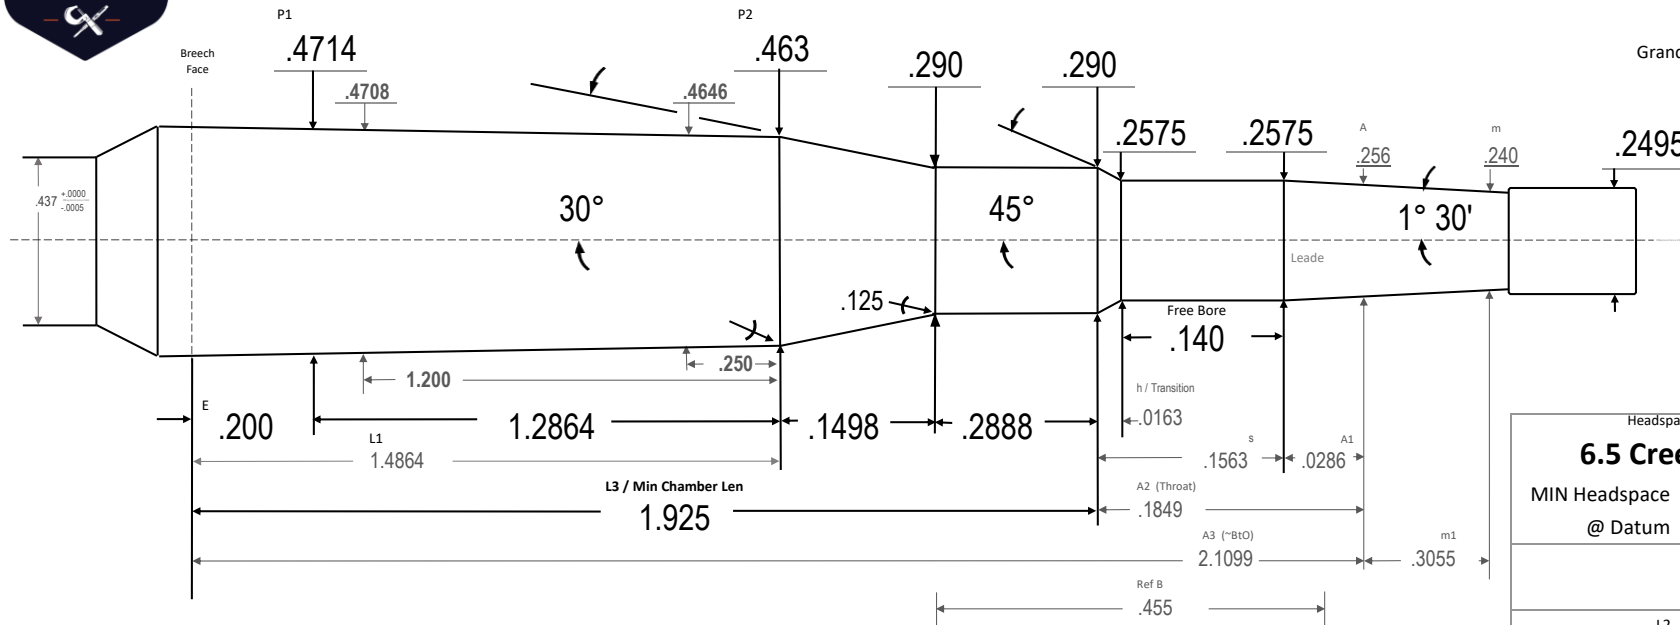

Standard Inventory Item  
**25-6.5 Creedmoor**

09F2C8

5/30/2020

**Manson Reamers**

Contact us at:  
 support@mansonreamers.com  
 (810) 953-0732

8200 Embury Rd  
 Suite 1  
 Grand Blanc, MI 48439

**25-6.5 Creedmoor**

6.5 Creedmoor necked down to 25 cal.

Uses standard 6.5 Creedmoor headspace gages.

Throat to accommodate bullets such as the Hornady 134 ELDM, Berger 133 & 135, Barnes 115 Hunting VLD.

Headspace Gage:	
<b>6.5 Creedmoor</b>	
MIN Headspace	1.5410
@ Datum	.4000
L2	1.6362 63
Len- Breech to Bore dia	2.2244 57
Body TPI	.0065 3
Breech Face Dia	.4727 06
~Chamber Vol in <sup>3</sup>	.2725 19
Drawn:	Ray Gross
SD	2024.07.10
Template PTL	V10.4 24.06.08
Dia Tolerance	+.001/-0.000
Length Tolerance	+.005/-0.000
Angle Tolerance	+/- 15'
Use Reamer Blank	6.5 CM
Print is not to scale	

**25-6.5 Creedmoor**

**25-6.5 Creedmoor**