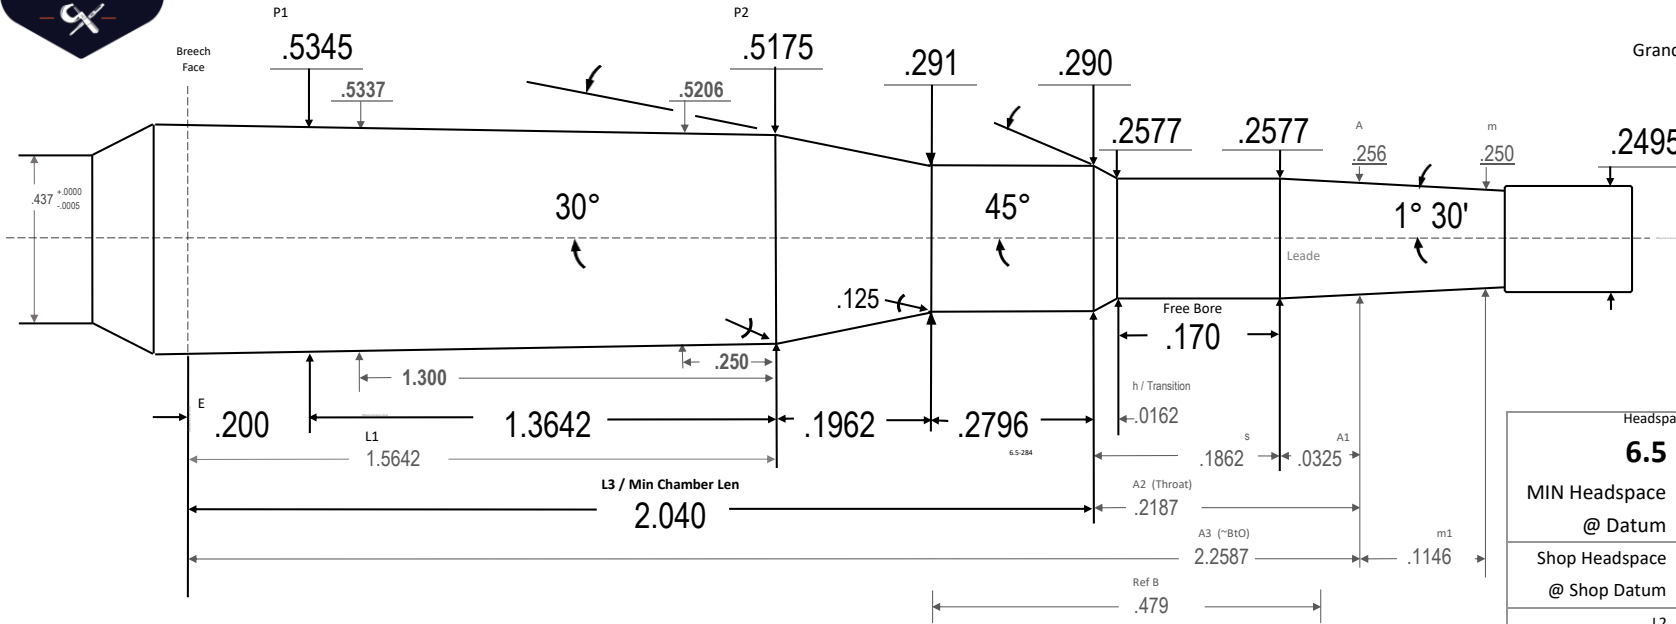

Standard Inventory Item
25-6.5 PRC M2

F44A26

10/2/2023

Manson Reamers

Contact us at:
 support@mansonreamers.com
 (810) 953-0732

8200 Embury Rd
 Suite 1
 Grand Blanc, MI 48439

25-6.5 PRC M2

6.5 PRC neck down to 25 caliber. Uses standard 6.5 headspace gages

Throat is designed to seat the following bullets ~.020-.040 forward of the neck/shoulder junction and leave about .025 for jump:

- Berger 135 Hybrid & 133 Elite Hunter
- Hornady 134 ELDM & 110 Interbond
- Nosler 110 AB

Throat (and other dimensions) can be adjusted to suit a customer's specific needs

Headspace Gage:	
6.5 PRC	
MIN Headspace	1.6486
@ Datum	.4200
Shop Headspace	1.6659
@ Shop Datum	.4000
L2	1.7603 17
A3+m1	2.3732 65
Body TPI	.0124 62
Breech Face Dia	.5369 92
~Chamber Vol in ³	.3673 86
Drawn:	Ray Gross
SD	2024.06.09
Template PTL	V10.4 24.06.08
Dia Tolerance	+.001/-0.000
Length Tolerance	+.005/-0.000
Angle Tolerance	+/- 15'
Use Reamer Blank	0
Print is not to scale	

25-6.5 PRC M2

25-6.5 PRC M2