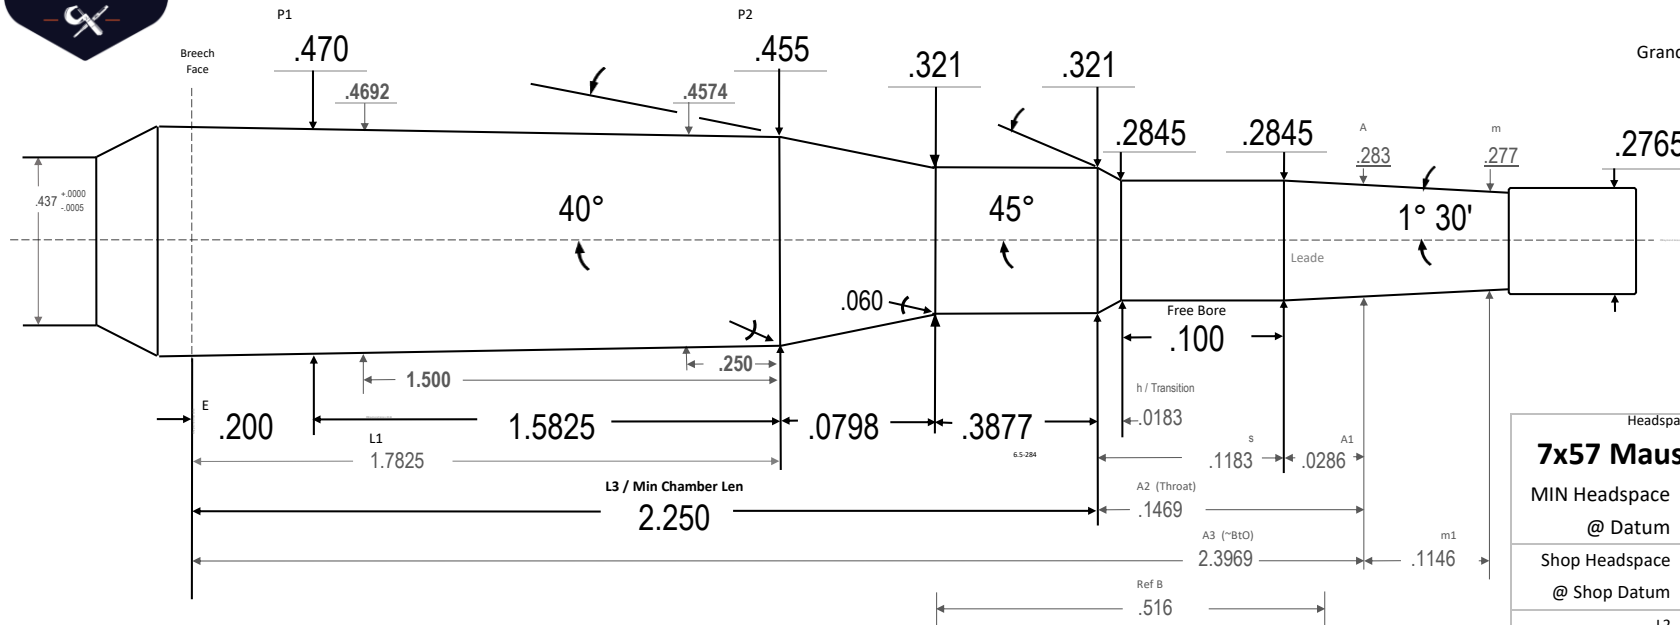

Standard Inventory Item  
**7x57 Ackley Improved**

323F9B

**Manson Reamers**

Contact us at:  
 support@mansonreamers.com  
 (810) 953-0732

8200 Embury Rd  
 Suite 1  
 Grand Blanc, MI 48439

**7x57 Ackley Improved**

D Manson design. Standard Ackley conversion

Headspace Gage:	
<b>7x57 Mauser ACK GO</b>	
MIN Headspace	1.8623
@ Datum	.3210
Shop Headspace	1.7947
@ Shop Datum	.3750
L2	1.8623 42
A3+m1	2.5114 65
Body TPI	.0094 79
Breech Face Dia	.4718 96
~Chamber Vol in <sup>3</sup>	.3102 53
Drawn:	Ray Gross
SD	2024.06.07
Template PTL	V10.3 24.05.24
Dia Tolerance	+.001/- .000
Length Tolerance	+.005/- .000
Angle Tolerance	+/- 15'
Use Reamer Blank	280 AI
Print is not to scale	

**7x57 Ackley Improved**

**7x57 Ackley Improved**