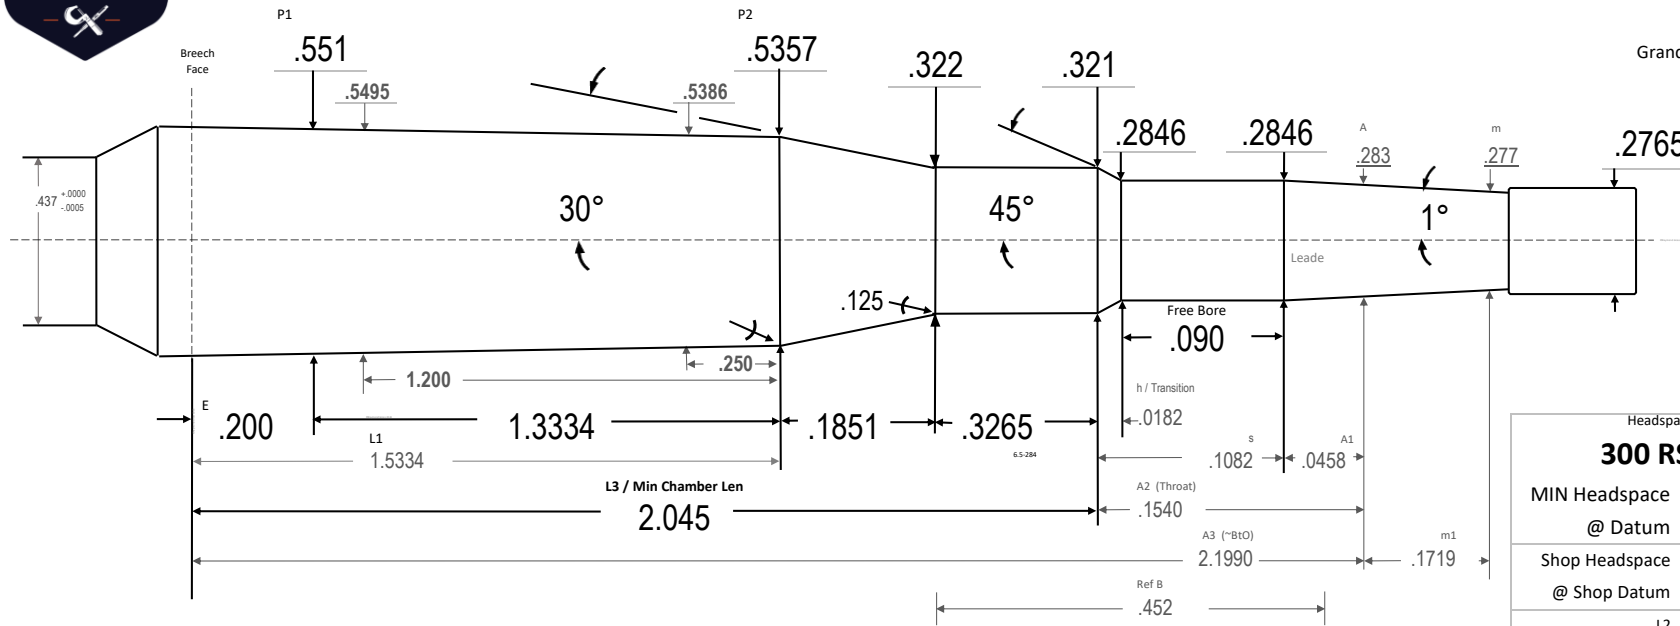

7 RSAUM SAAMI

vrfd SAAMI 2015 12/17/23rg, 24.02.28rg, SAAMI 2024 24.04.16rg

Headspace Gage:	
300 RSAUM	
MIN Headspace	1.5990
@ Datum	.4600
Shop Headspace	1.6185
@ Shop Datum	.4375
L2	1.7185 12
A3+m1	2.3708 7
Body TPI	.0114 4
Breech Face Dia	.5532 88
~Chamber Vol in ³	.3844 07
Drawn:	Ray Gross
SD	2024.06.07
Template PTL	V10.3 24.05.24
Dia Tolerance	+.001/-0.000
Length Tolerance	+.005/-0.000
Angle Tolerance	+/- 15'
Use Reamer Blank	7 WSM
Print is not to scale	