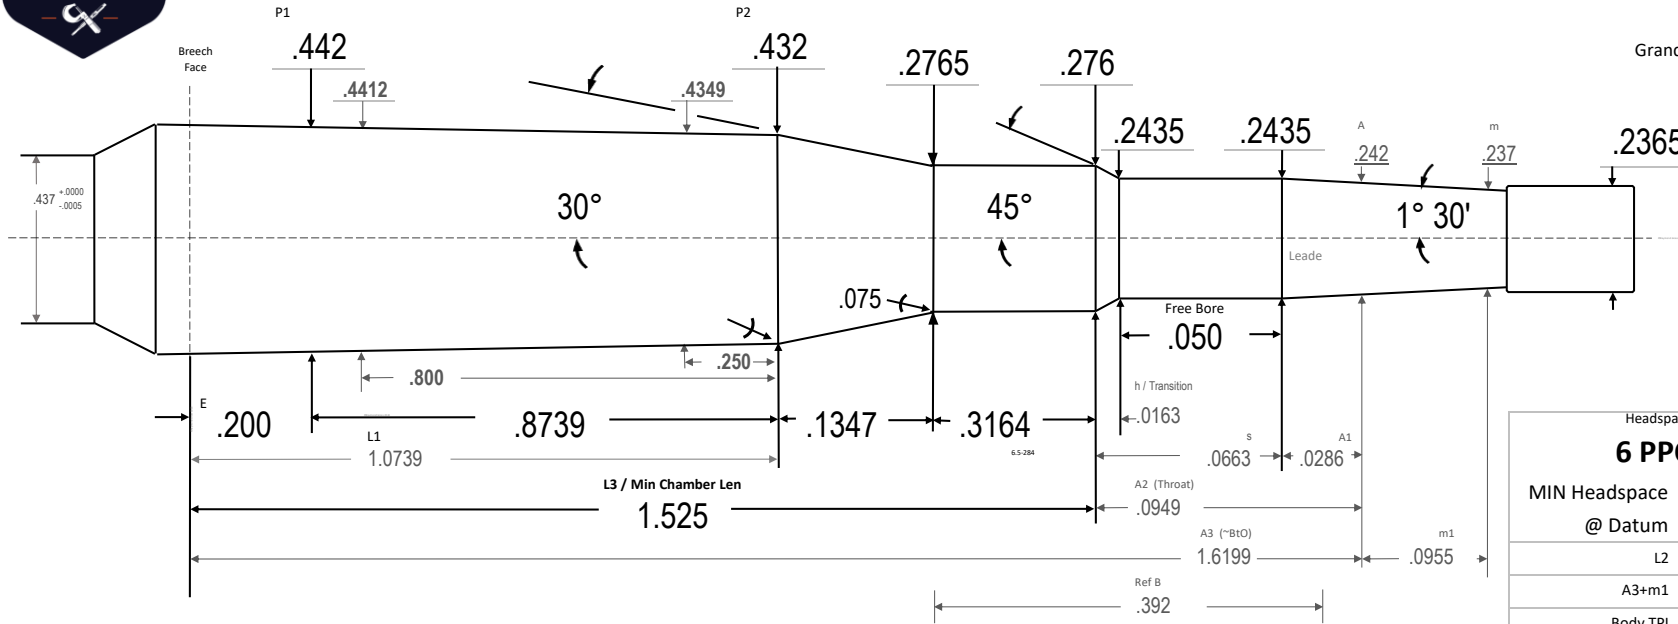

Standard Inventory Item

**6 PPC**

AA7CD1

**Manson Reamers**

Contact us at:  
support@mansonreamers.com  
(810) 953-0732

**6 PPC**

8200 Embury Rd  
Suite 1  
Grand Blanc, MI 48439

No Turn Neck w/ virgin Lapua

D Manson design. See also 6 PPC Palmisano / Pindell design for tighter dimensions

Headspace Gage:	
<b>6 PPC CIP</b>	
MIN Headspace	1.1480
@ Datum	.3465
L2	1.2086 16
A3+m1	1.7153 71
Body TPI	.0114 42
Breech Face Dia	.4442 88
~Chamber Vol in <sup>3</sup>	.1754 23
Drawn:	Ray Gross
SD	2024.05.24
Template PTL	V10.3 24.05.24
Dia Tolerance	+ .001 / - .000
Length Tolerance	+ .005 / - .000
Angle Tolerance	+ / - 15'
Use Reamer Blank	6 BR
Print is not to scale	