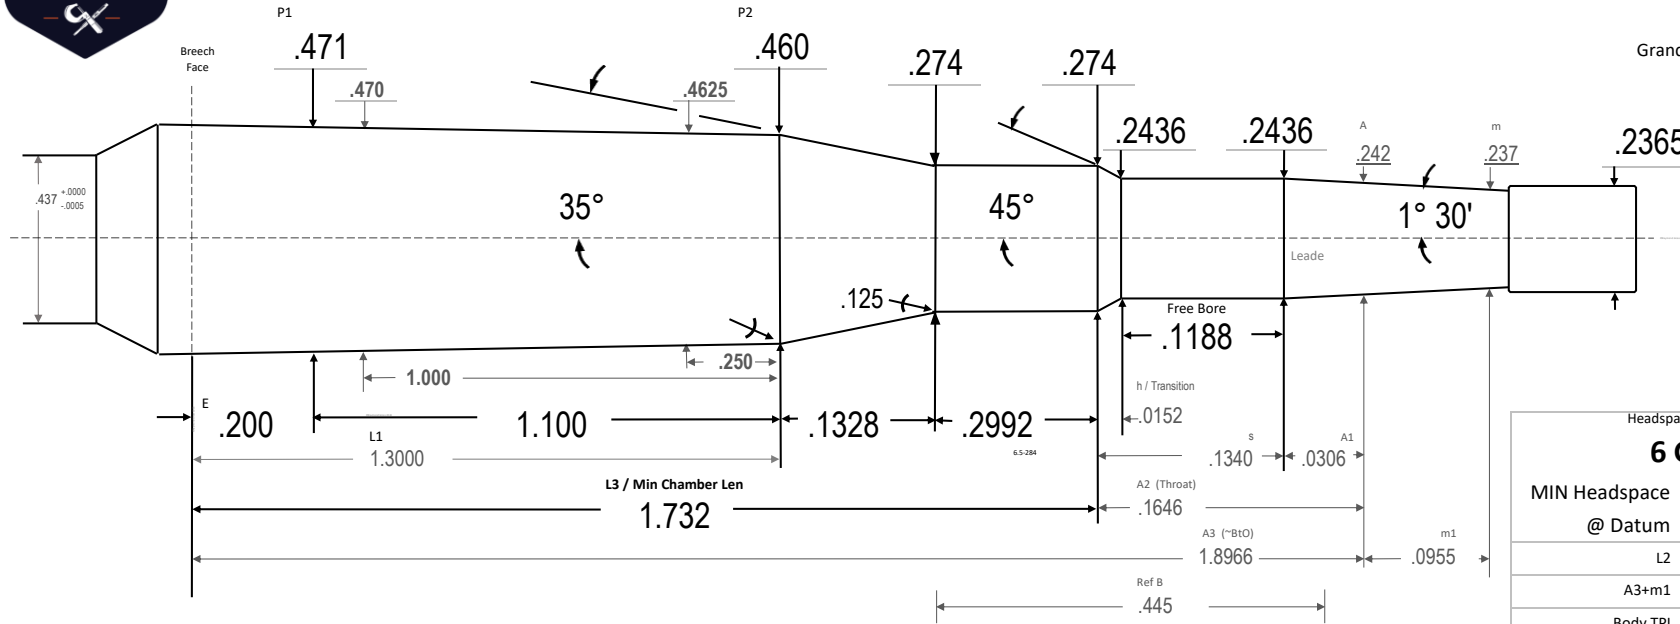

Standard Inventory Item

6 GT

8B9BAE

1/16/2022

Manson Reamers

Contact us at:
support@mansonreamers.com
(810) 953-0732

6 GT

8200 Embury Rd
Suite 1
Grand Blanc, MI 48439

SAAMI 2024 Verified 24.04.22rg

Headspace Gage:	
6 GT	
MIN Headspace	1.3607
@ Datum	.3750
L2	1.4328 21
A3+m1	1.9920 71
Body TPI	.010
Breech Face Dia	.473
~Chamber Vol in ³	.2365 6
Drawn:	Ray Gross
SD	2024.05.24
Template PTL	V10.3 24.05.24
Dia Tolerance	+ .001/- .000
Length Tolerance	+ .005/- .000
Angle Tolerance	+/- 15'
Use Reamer Blank	6 BR
Print is not to scale	

6 GT

199