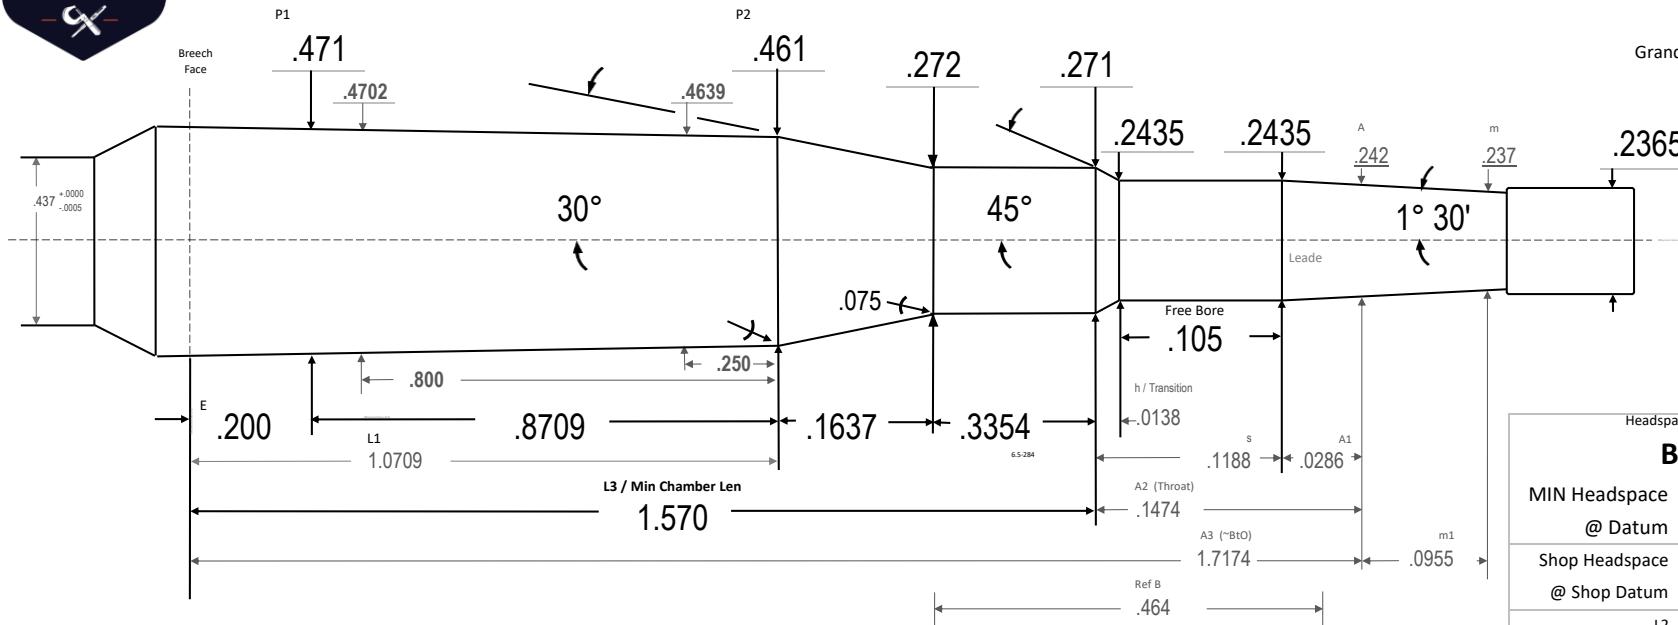

Standard Inventory Item
6 BR

35DB5B Manson

Manson Reamers

Contact us at:
support@mansonreamers.com
(810) 953-0732

6 BR

8200 Embury Rd
Suite 1
Grand Blanc, MI 48439

Headspace Gage:	
BR	
MIN Headspace	1.1670
@ Datum	.3500
Shop Headspace	1.1670
@ Shop Datum	.3500
L2	1.2345 5
A3+m1	1.8128 71
Body TPI	.0114 83
Breech Face Dia	.4732 97
~Chamber Vol in ³	.2012 06
Drawn:	Ray Gross
SD	2024.06.03
Template PTL	V10.3 24.05.24
Dia Tolerance	+.001/- .000
Length Tolerance	+.005/- .000
Angle Tolerance	+/- 15'
Use Reamer Blank	6 BR
Print is not to scale	

.272 is a tight, no turn or light partial skim turn neck for Lapua & Alpha brass. No turn for recent lots of Peterson (ca 2021-2024)

D Manson design, upgrade of delisted SAAMI std. This chamber is well suited to the Berger, Hornady, Nosler and Sierra competition bullets in the 100- 108 gr range and the 115 DTAC. Some hunting bullets may need to be seated below the neck/shoulder junction. Lighter bullets can perform well when seated farther out in the neck.