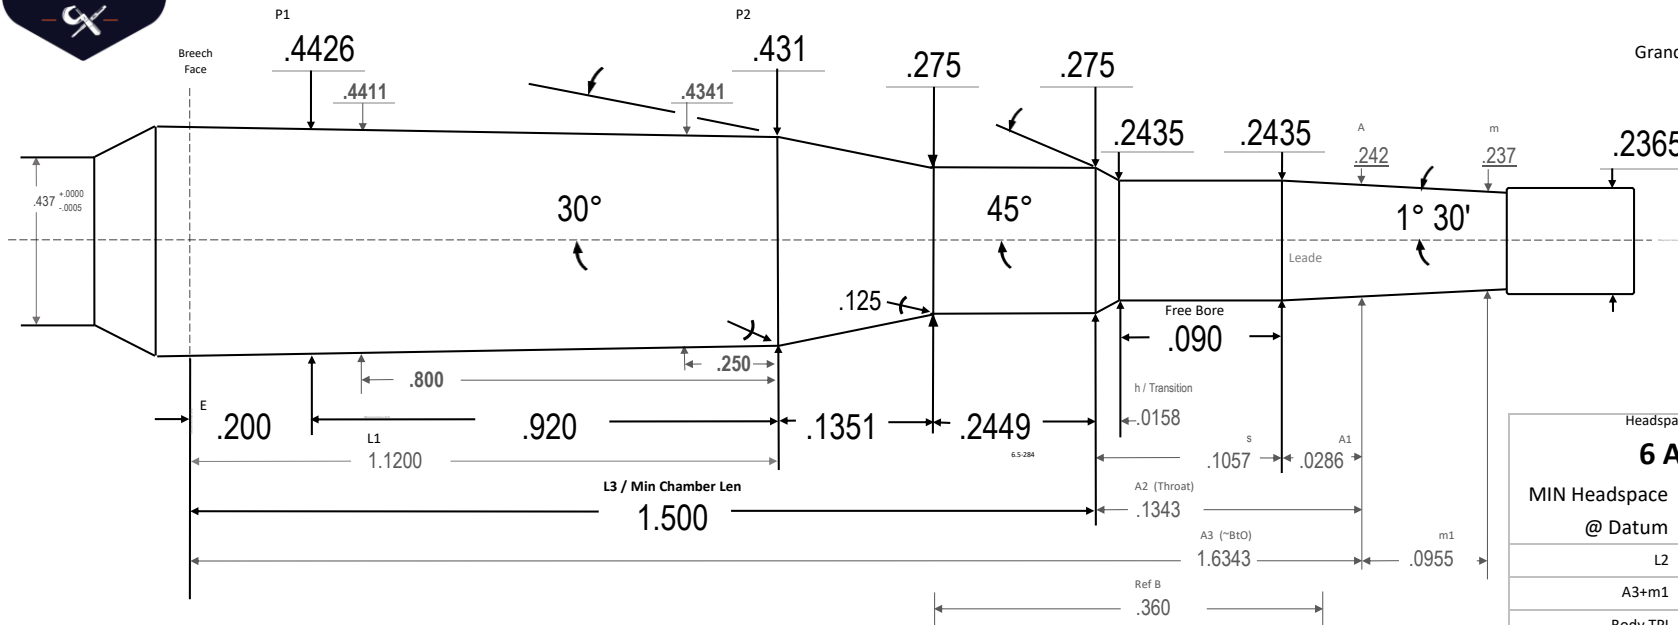

## Manson Reamers

Contact us at:  
support@mansonreamers.com  
(810) 953-0732

8200 Embury Rd  
Suite 1  
Grand Blanc, MI 48439

6 ARC

SAAMI 2024 - Translated 2024.05.24

Headspace Gage:	
6 ARC	
MIN Headspace	1.1901
@ Datum	.3500
L2	1.2550 52
A3+m1	1.7297 71
Body TPI	.0126 25
Breech Face Dia	.4451 25
~Chamber Vol in <sup>3</sup>	.1822 43
Drawn:	Ray Gross
SD	2024.05.24
Template PTL	V10.3 24.05.24
Dia Tolerance	+ .001 / - .000
Length Tolerance	+ .005 / - .000
Angle Tolerance	+ / - 15'
Use Reamer Blank	0
Print is not to scale	