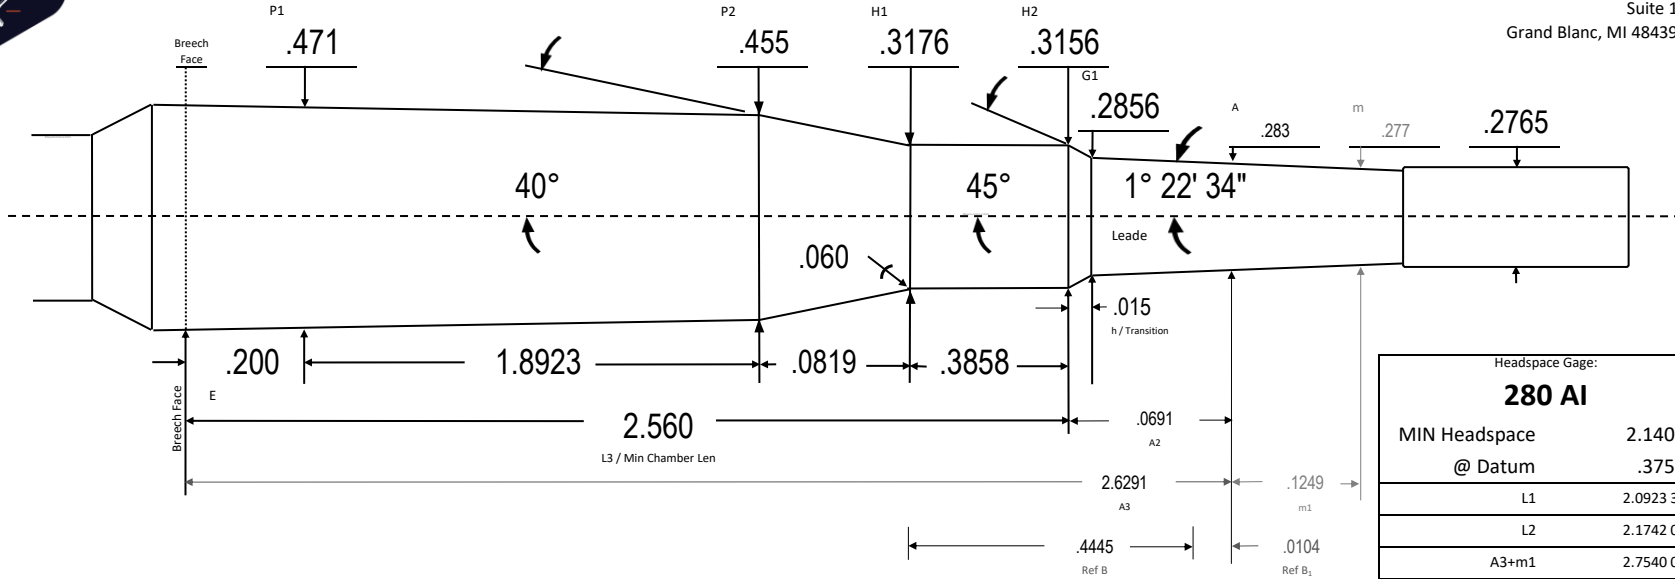

Standard Inventory Item

280 Ackley Improved SAAMI

53E49D

2/1/2008

5/5/2022

Revision

Manson Reamers

Contact us at:
support@mansonreamers.com
(810) 953-0732

8200 Embury Rd
Suite 1
Grand Blanc, MI 48439

280 Ackley Improved SAAMI

Verified SAAMI 2024 24.04.22rg

Headspace Gage:	
280 AI	
MIN Headspace	2.1400
@ Datum	.3750
L1	2.0923 32
L2	2.1742 03
A3+m1	2.7540 00
Body TPI	.0084 57
Breech Face Dia	.4726 91
~Chamber Vol in ³	.3633 04
Drawn:	Ray Gross
SD	2024.06.07
Template TT	V10.3 24.05.24
Dia Tolerance	+ .001/- .000
Length Tolerance	+ .005/- .000
Angle Tolerance	+/- 15'
Use Reamer Blank	280 AI
Print is not to scale	