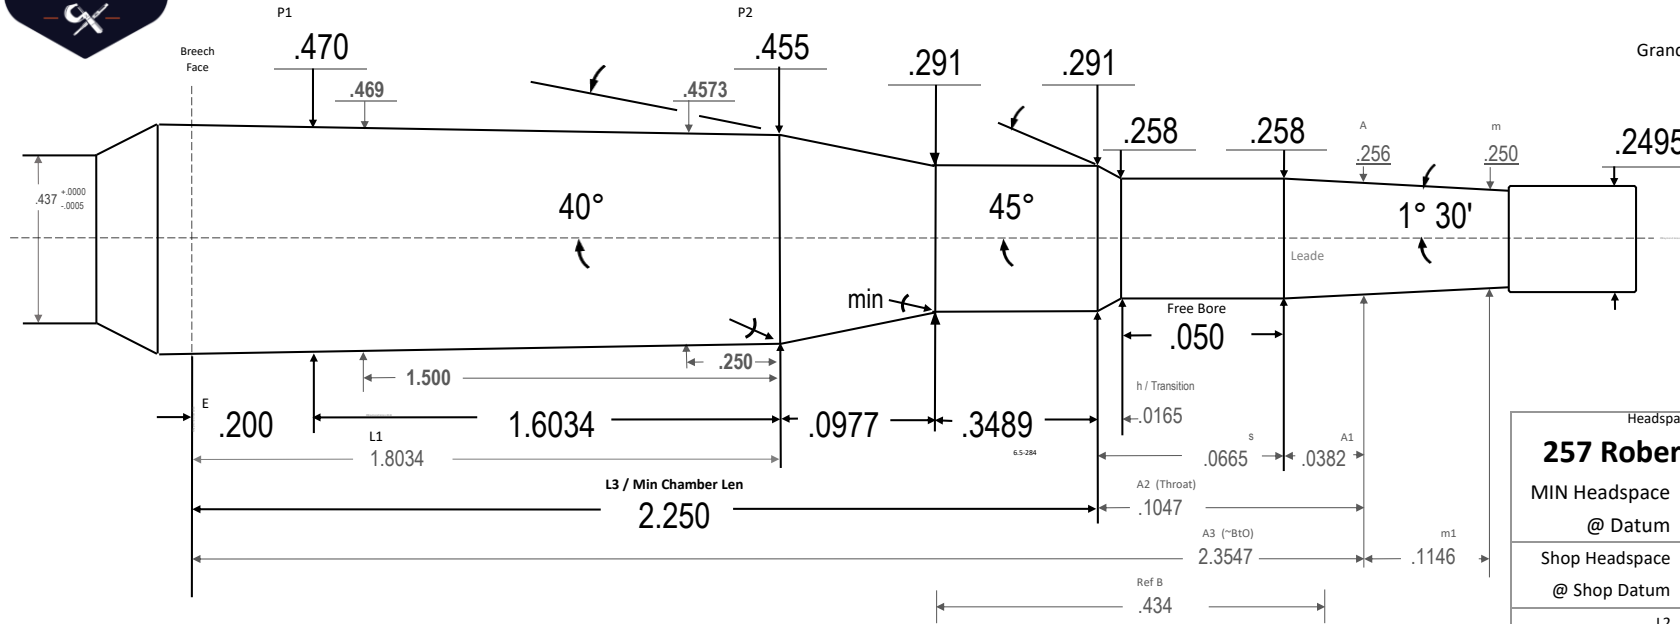

Standard Inventory Item
257 Roberts Ackley Imp

8E70B0

Manson Reamers

Contact us at:
 support@mansonreamers.com
 (810) 953-0732

8200 Embury Rd
 Suite 1
 Grand Blanc, MI 48439

257 Roberts Ackley Imp

Standard Ackley conversion of 257 Roberts. D Manson design.

Headspace Gage:	
257 Roberts ACK GO	
MIN Headspace	1.9011
@ Datum	.2910
Shop Headspace	1.7937
@ Shop Datum	.3750
L2	1.9011 44
A3+m1	2.4692 65
Body TPI	.0093 55
Breech Face Dia	.4718 71
~Chamber Vol in ³	.3150 86
Drawn:	Ray Gross
SD	2024.06.09
Template PTL	V10.4 24.06.08
Dia Tolerance	+.001/- .000
Length Tolerance	+.005/- .000
Angle Tolerance	+/- 15'
Use Reamer Blank	257 AI
Print is not to scale	

257 Roberts Ackley Imp

257 Roberts Ackley Imp