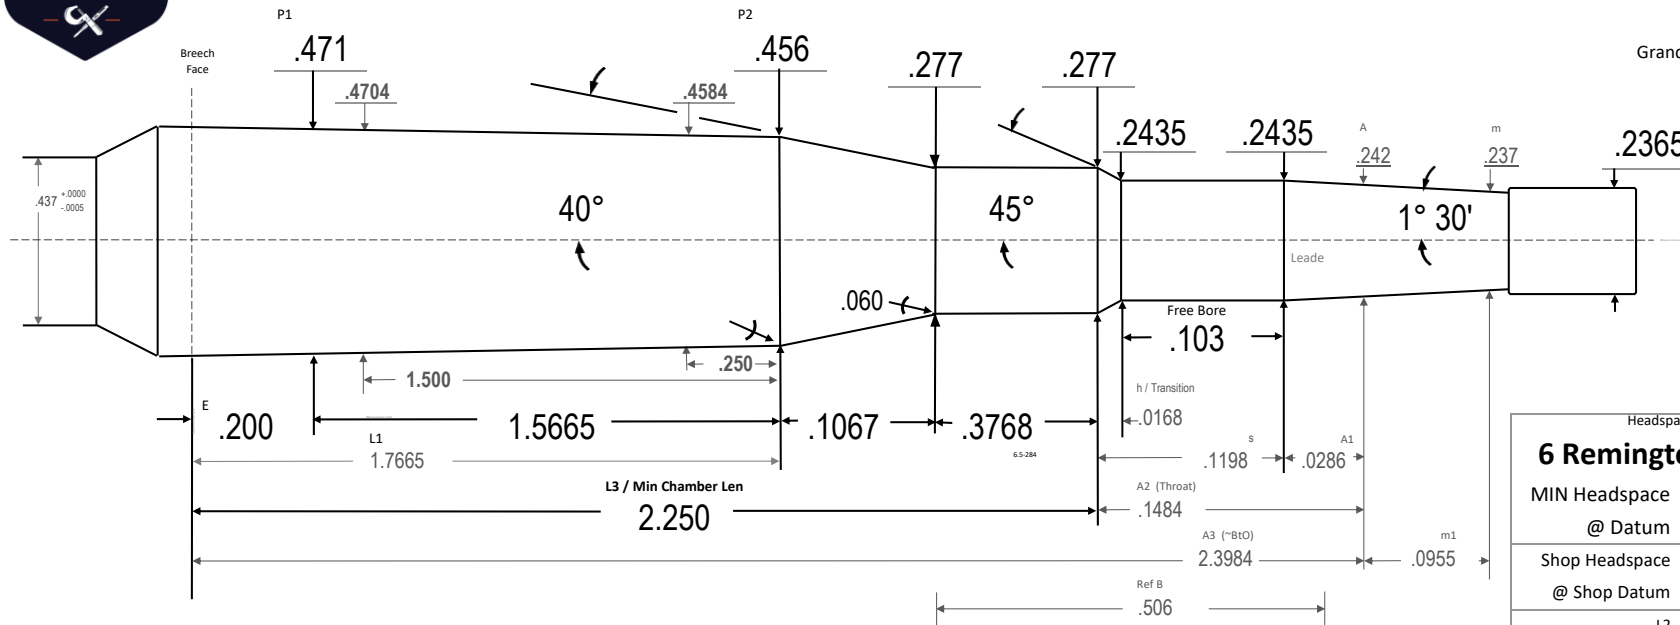

Standard Inventory Item  
**244 Ack Imp**

2C4359

**Manson Reamers**

Contact us at:  
support@mansonreamers.com  
(810) 953-0732

8200 Embury Rd  
Suite 1  
Grand Blanc, MI 48439

**244 Ack Imp**

Headspace Gage:	
<b>6 Remington ACK GO</b>	
MIN Headspace	1.8732
@ Datum	.2770
Shop Headspace	1.7767
@ Shop Datum	.3750
L2	1.8731 65
A3+m1	2.4938 71
Body TPI	.0095 75
Breech Face Dia	.4729 15
~Chamber Vol in <sup>3</sup>	.3108 06
Drawn:	Ray Gross
SD	2024.06.08
Template PTL	V10.4 24.06.08
Dia Tolerance	+.001/-0.000
Length Tolerance	+.005/-0.000
Angle Tolerance	+/- 15'
Use Reamer Blank	243 AI
Print is not to scale	

Ackley Improved version of 6mm Rem. Base diameter is slightly tightened. Free bore length remains the same as 6 Rem, but lead angle is changed to 1.5 degree (from 3 deg). Throat will be longer than needed for most 6mm/.243 bullets with the exception of some of the heavier (105+gr) hunting type bullets. Will shoot any traditionally loaded 6 Rem bullets as well as a standard 6 Rem would. Throat can be shortened to suit.

Uses 6 Rem ACK GO as GO gage and standard 6 Rem GO gage as NO GO

Design revised and updated 8/15/2022

**244 Ack Imp**

**244 Ack Imp**