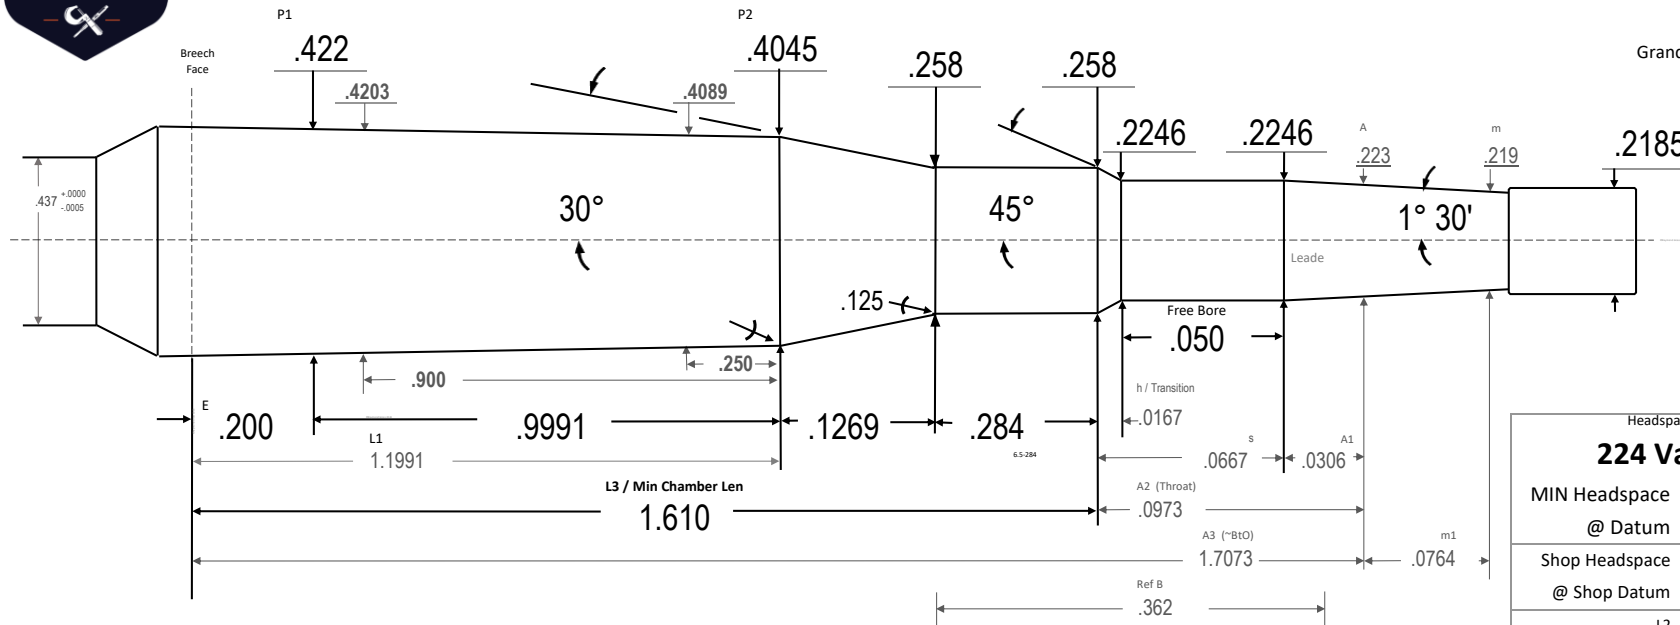

224 Valkyrie

vrfd SAAMI 2024 24.04.17rg

| Headspace Gage: | |
|------------------------------|----------------|
| 224 Valkyrie | |
| MIN Headspace | 1.2550 |
| @ Datum | .3400 |
| Shop Headspace | 1.2637 |
| @ Shop Datum | .3300 |
| L2 | 1.3260 14 |
| A3+m1 | 1.7836 77 |
| Body TPI | .0175 |
| Breech Face Dia | .4255 |
| ~Chamber Vol in ³ | .1733 56 |
| Drawn: | Ray Gross |
| SD | 2024.06.08 |
| Template PTL | V10.3 24.05.24 |
| Dia Tolerance | +.001/- .000 |
| Length Tolerance | +.005/- .000 |
| Angle Tolerance | +/- 15' |
| Use Reamer Blank | 224 Valk |
| Print is not to scale | |