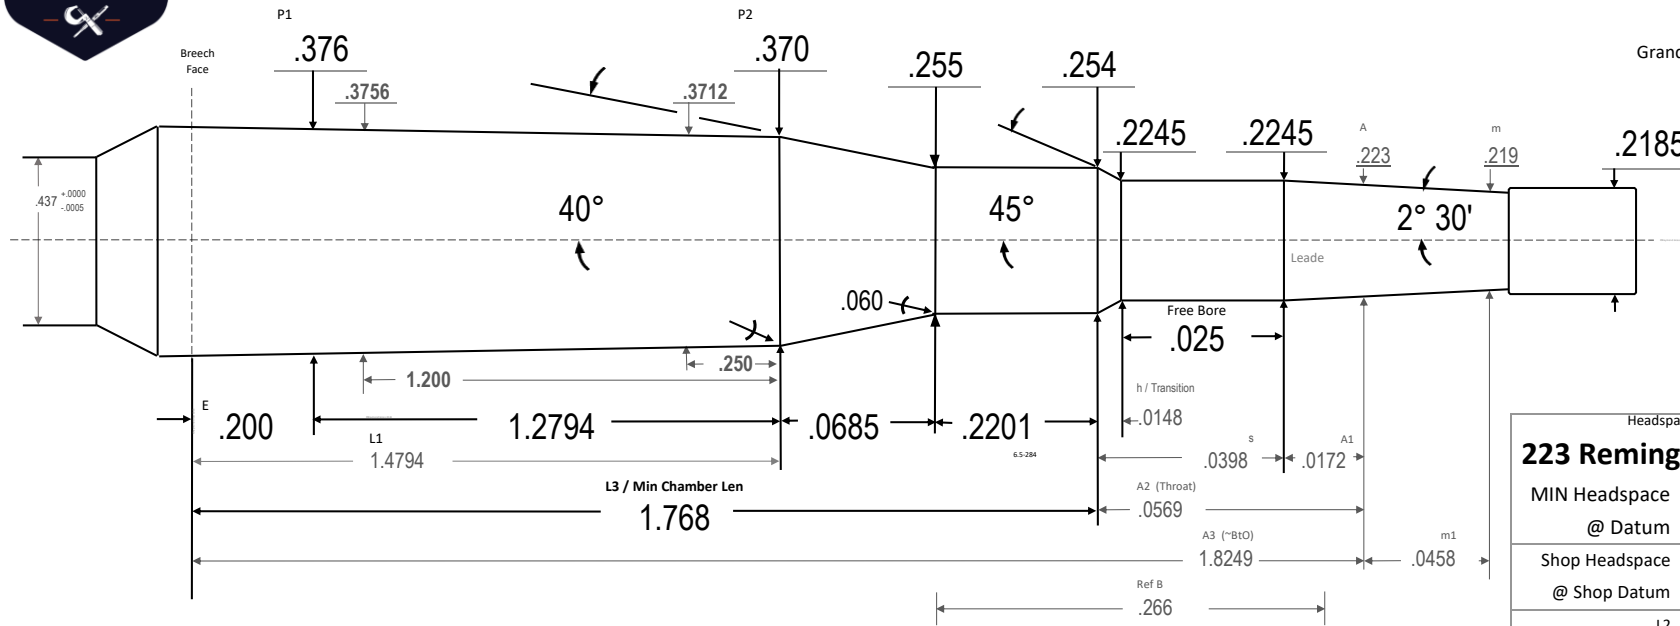

Standard Inventory Item
223 Rem Ack Imp

7C8711

Manson Reamers

Contact us at:
support@mansonreamers.com
(810) 953-0732

8200 Embury Rd
Suite 1
Grand Blanc, MI 48439

223 Rem Ack Imp

Dave Manson Design; note P1 dia is smaller than the SAAMI .3769 for 223 Rem

For heavier bullets, 75-90 grn, see '223 Rem AI Heavy' print.

Headspace Gage:	
223 Remington ACK GO	
MIN Headspace	1.5479
@ Datum	.2550
Shop Headspace	1.4636
@ Shop Datum	.3300
L2	1.5479 44
A3+m1	1.8707 08
Body TPI	.0046 9
Breech Face Dia	.3769 38
~Chamber Vol in ³	.1673 83
Drawn:	Ray Gross
SD	2024.06.08
Template PTL	V10.3 24.05.24
Dia Tolerance	+.001/-0.000
Length Tolerance	+.005/-0.000
Angle Tolerance	+/- 15'
Use Reamer Blank	223 Rem
Print is not to scale	

223 Rem Ack Imp

223 Rem Ack Imp