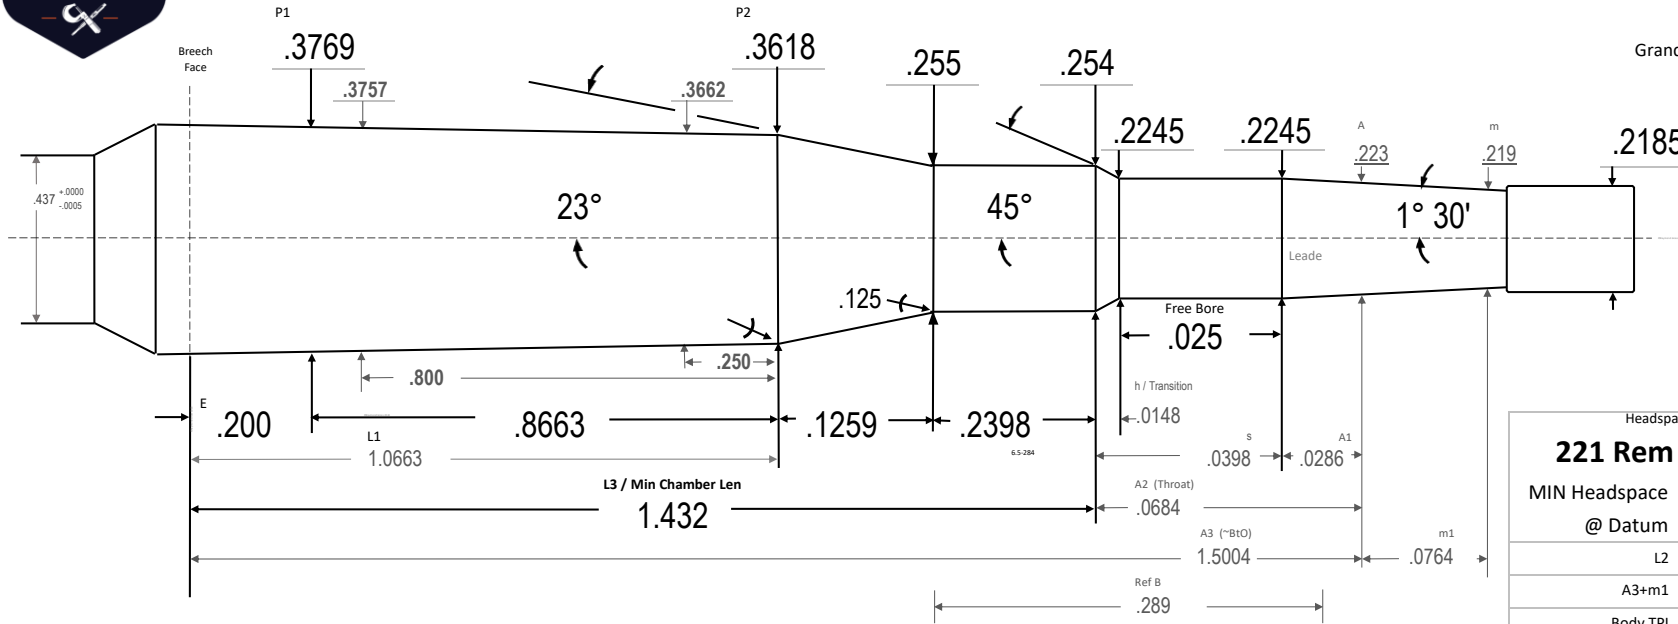

Standard Inventory Item

221 Rem Fireball

CB3B36

Manson

Manson Reamers

Contact us at:
support@mansonreamers.com
(810) 953-0732

8200 Embury Rd
Suite 1
Grand Blanc, MI 48439

221 Rem Fireball

SAAMI min spec body and neck w/ D Manson modified throat geometry to allow for wider range of bullets. SAAMI Throat is .2240 x.025 free bore w/ 3° leade.
vrfd 24.02.28rg

AKA 221 Fireball, 221 Remington

Headspace Gage:	
221 Rem / 300 Blk	
MIN Headspace	1.1038
@ Datum	.3300
L2	1.1921 44
A3+m1	1.5767 77
Body TPI	.0173 75
Breech Face Dia	.3803 75
~Chamber Vol in ³	.1248 62
Drawn:	Ray Gross
SD	2024.05.24
Template PTL	V10.3 24.05.24
Dia Tolerance	+ .001 / - .000
Length Tolerance	+ .005 / - .000
Angle Tolerance	+ / - 15'
Use Reamer Blank	223 Rem
Print is not to scale	