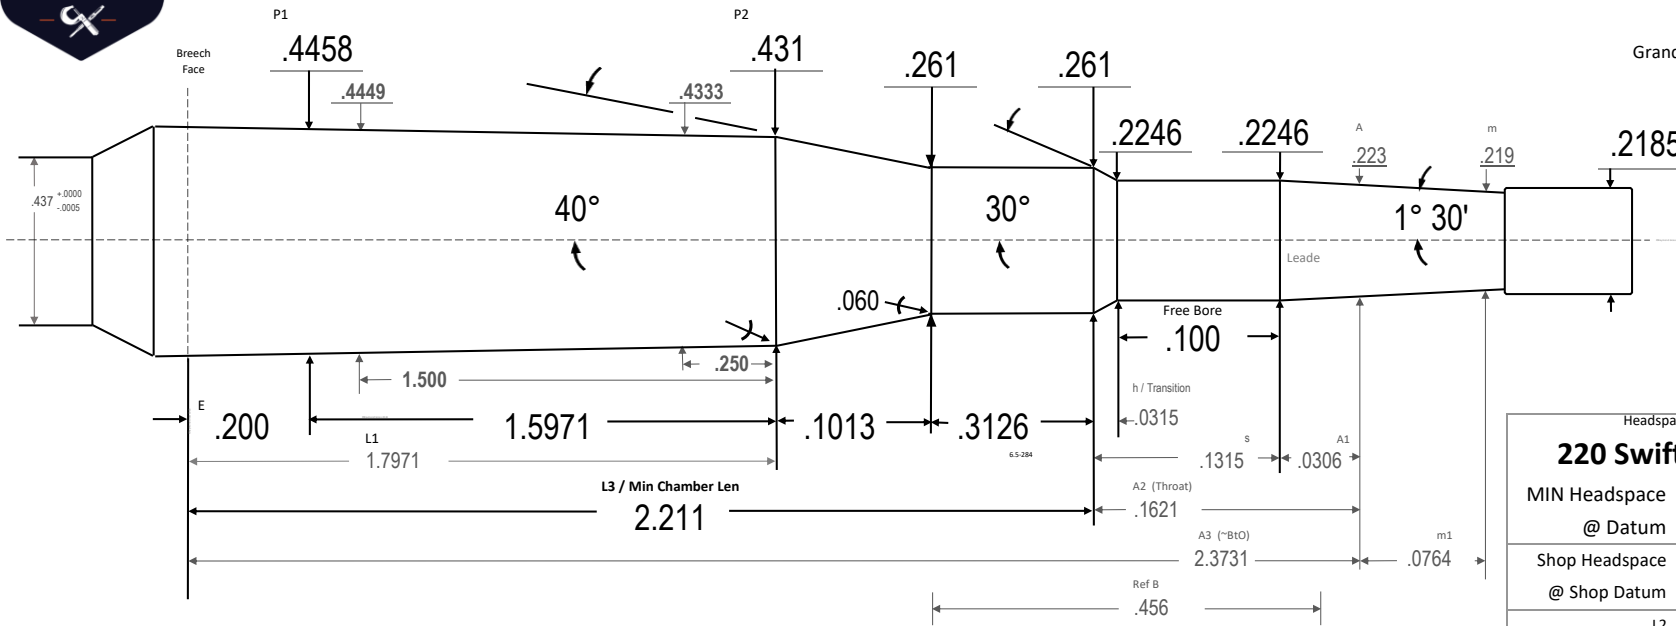

Standard Inventory Item
220 Swift AI

88D94B

2/1/2024

Manson Reamers

Contact us at:
support@mansonreamers.com
(810) 953-0732

8200 Embury Rd
Suite 1
Grand Blanc, MI 48439

220 Swift AI

Standard Ackley conversion by D Manson. Throat to suit Hornady 88 ELD & 90 Atips seated about 3/4 of the way down the neck and Berger 90 gr VLD seated about 2/3 down neck (or more depending on jump).

Headspace Gage:	
220 Swift ACK GO	
MIN Headspace	1.8984
@ Datum	.2610
Shop Headspace	1.8125
@ Shop Datum	.3300
L2	1.8983 88
A3+m1	2.4494 77
Body TPI	.0092 67
Breech Face Dia	.4476 53
~Chamber Vol in ³	.2821 66
Drawn:	Ray Gross
SD	2024.06.08
Template PTL	V10.4 24.06.08
Dia Tolerance	+.001/-0.000
Length Tolerance	+.005/-0.000
Angle Tolerance	+/- 15'
Use Reamer Blank	0
Print is not to scale	