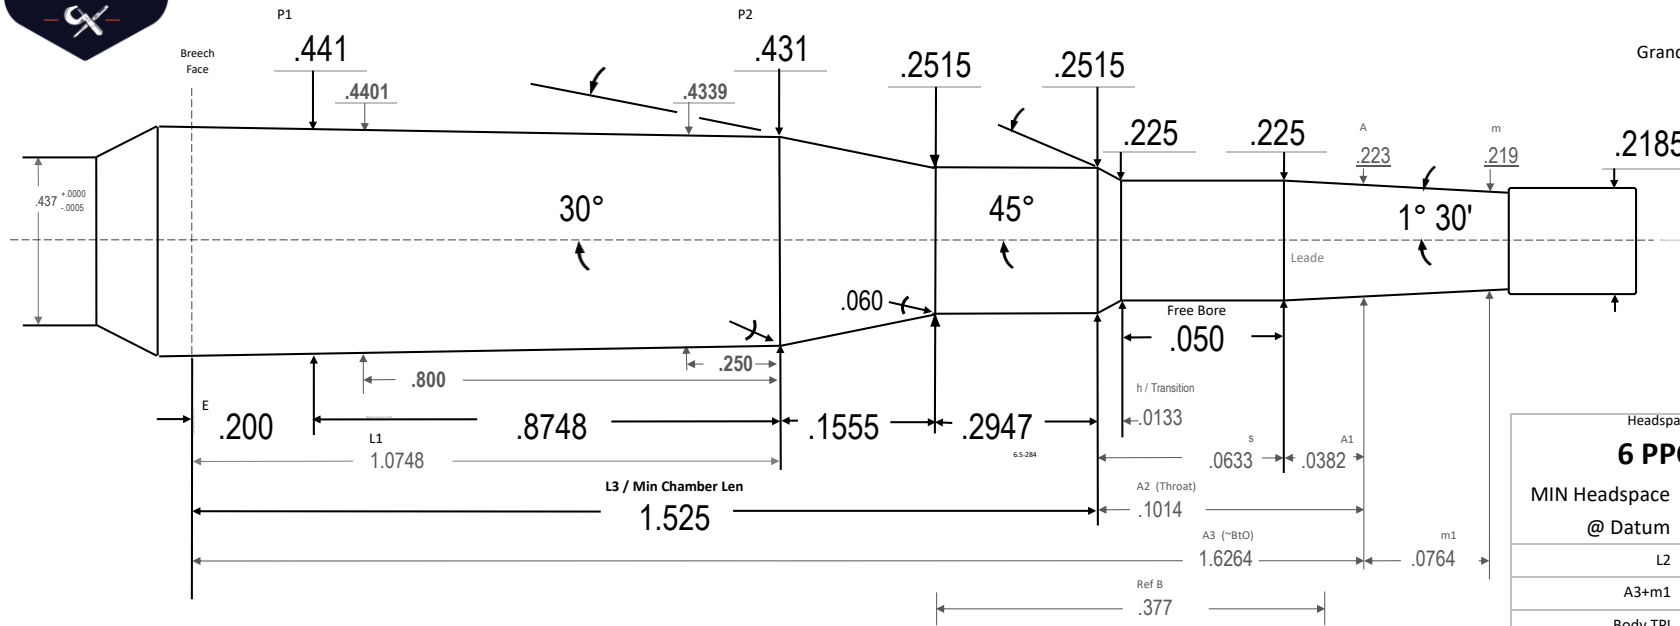

Dave Manson design

Headspace Gage:	
6 PPC CIP	
MIN Headspace	1.1480
@ Datum	.3465
L2	1.2302 66
A3+m1	1.7027 77
Body TPI	.0114 31
Breech Face Dia	.4432 86
~Chamber Vol in ³	.1758 74
Drawn:	Ray Gross
SD	2024.05.24
Template PTL	V10.3 24.05.24
Dia Tolerance	+ .001/- .000
Length Tolerance	+ .005/- .000
Angle Tolerance	+/- 15'
Use Reamer Blank	6 BR
Print is not to scale	