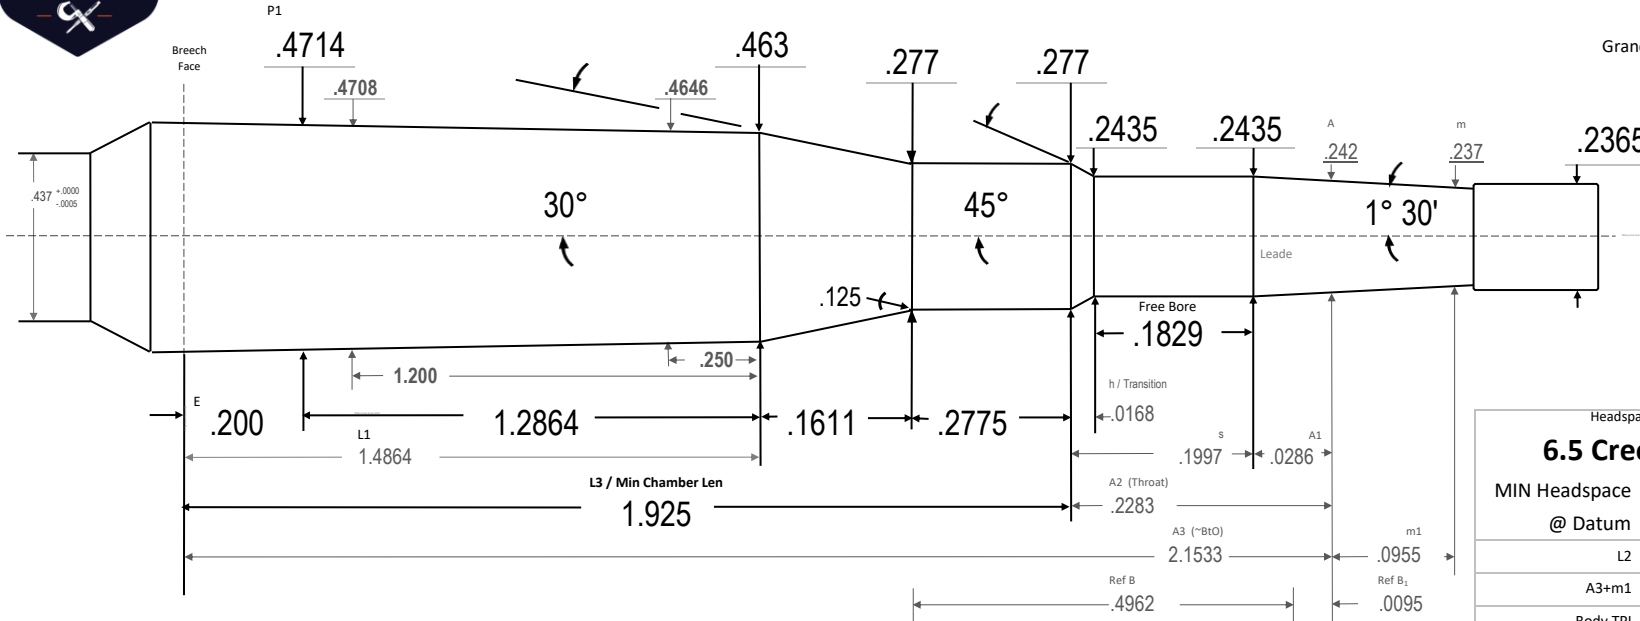

8200 Embury Rd
Suite 1
Grand Blanc, MI 48439

6 Creedmoor

Headspace Gage:	
6.5 Creedmoor	
MIN Headspace	1.5410
@ Datum	.4000
L2	1.6475 21
A3+m1	2.2487 71
Body TPI	.0065 3
Breech Face Dia	.4727 06
~Chamber Vol in ³	.2732 34
Drawn:	Ray Gross
SD	2024.02.24
Template PTL	V10.2 24.01.10
Dia Tolerance	+.001/- .000
Length Tolerance	+.005/- .000
Angle Tolerance	+/- 15'
Use Reamer Blank	6 CM
Print is not to scale	

Uses standard 6.5 Creedmoor headspace gages.

Vrfd 1/24/22, 6/20/23 SAAMI issue date 06/14/2017 no rev date. Vrfd SAAMI 2023 24.02.24rg

6 Creedmoor

6 Creedmoor